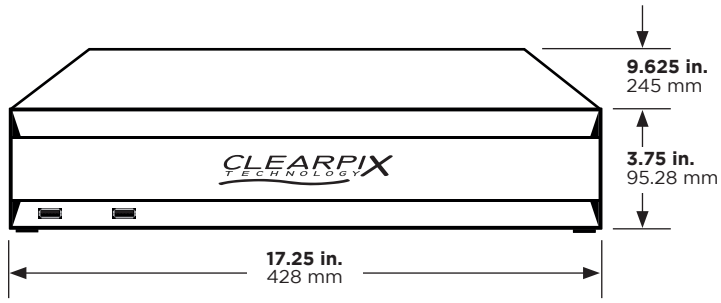

CPX-08AP	CPX-16AP	CPX-04DT
GENERAL			
DVD Drive	Optional		
Keyboard and Mouse	Included		
Maximum Hard Drives	2	2	3
Storage Configurations	2TB, 4TB, 6TB, 8TB, 12TB		2TB, 4TB, 6TB, 8TB, 12TB, 18TB
Dimensions	W: 17.25" (428 mm) x H: 3.75" (95.25 mm) x D: 9.625" (244.475 mm)		
Warranty	3 Years		

* Use with external switch

DIMENSIONS

MODELS

CPX-08APxx
8 channel PoE recorder

CPX-16APxx
16 channel PoE recorder

CPX-04DTxx
4 / 8 / 16 / 24 channel non-PoE recorder

ACCESSORIES

CPX-SSD-O
SSD Boot Drive Upgrade

CPX-WIN-O
Windows Upgrade